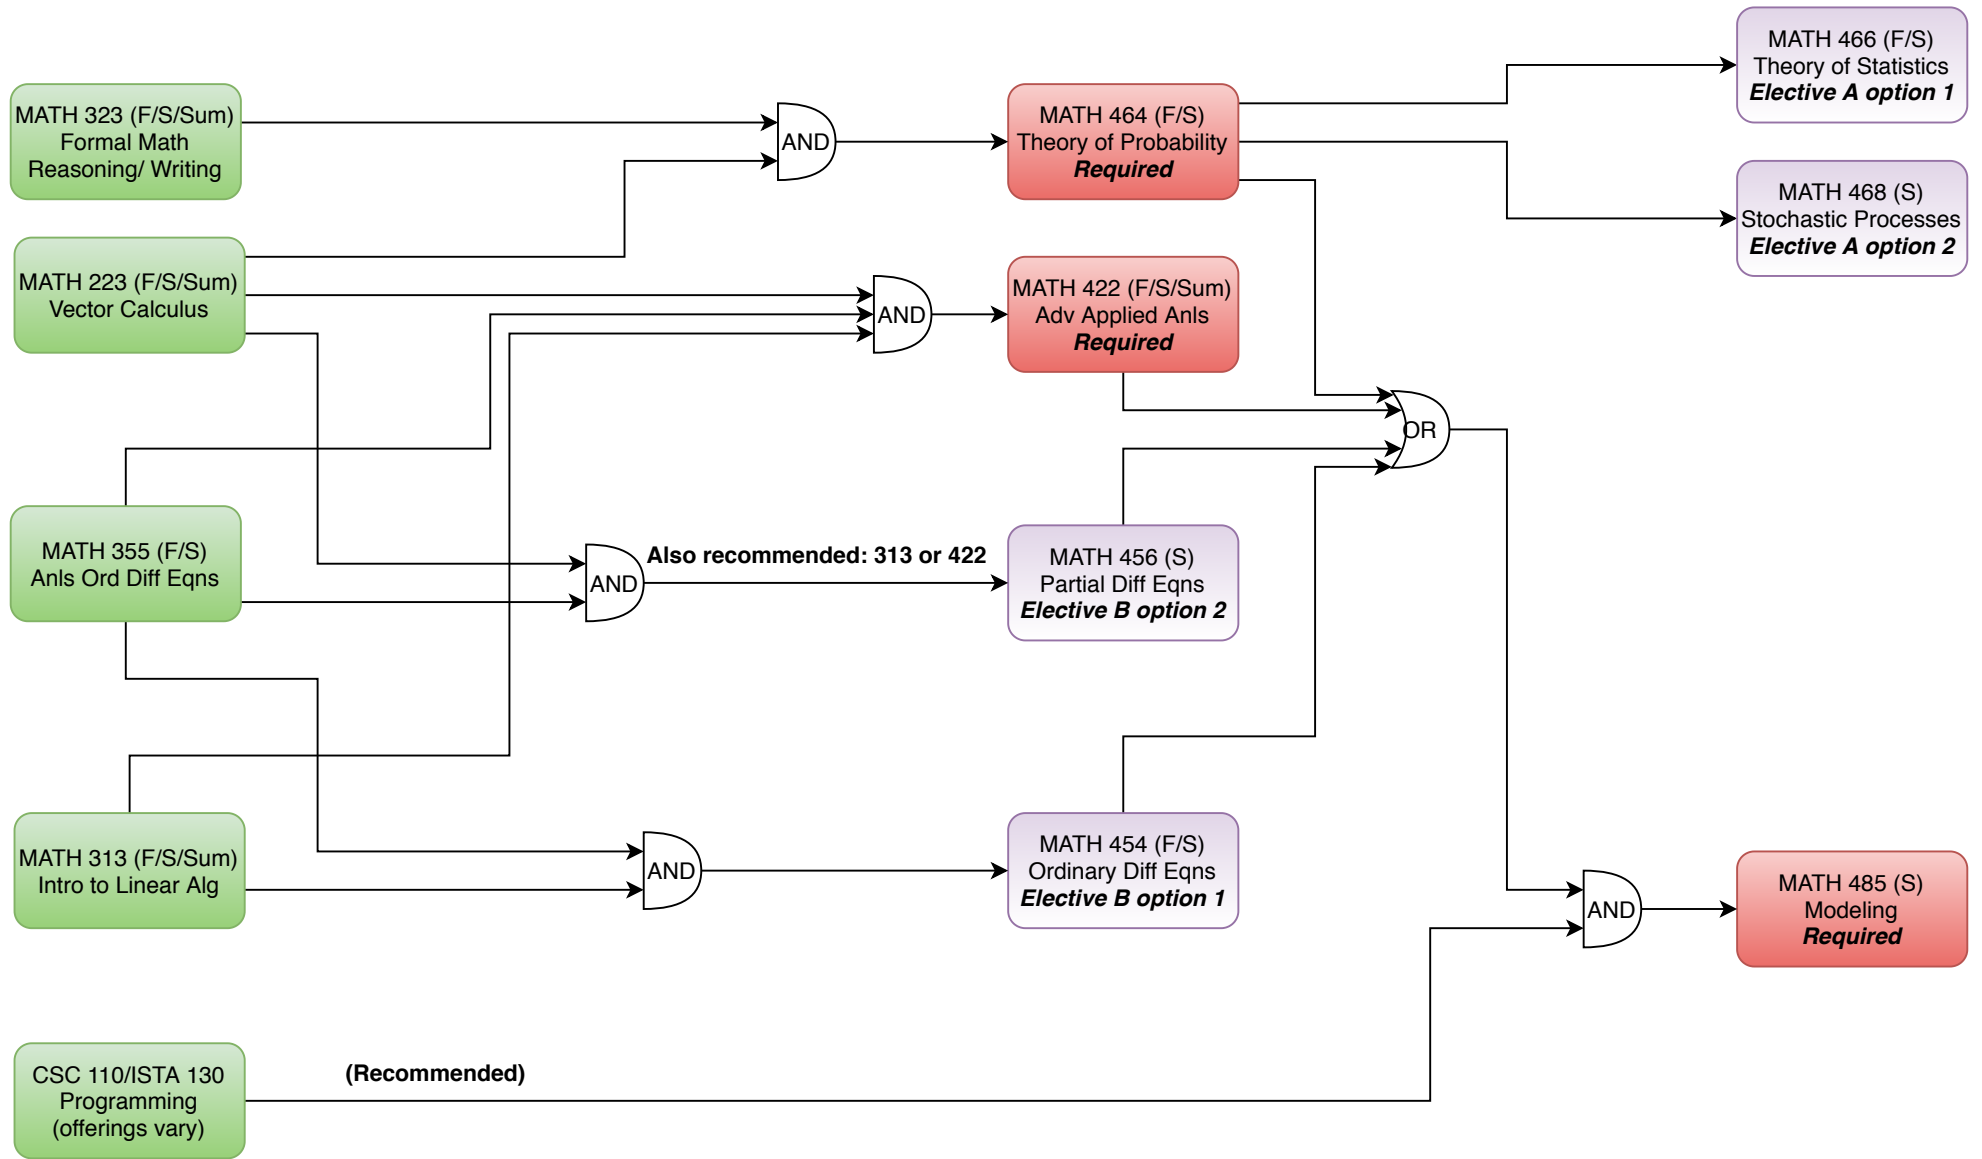

# Life Sci Emphasis Prerequisite Flow Chart

- = Required for Math major
- = Required for this emphasis
- = Multiple options are available to fulfill requirement