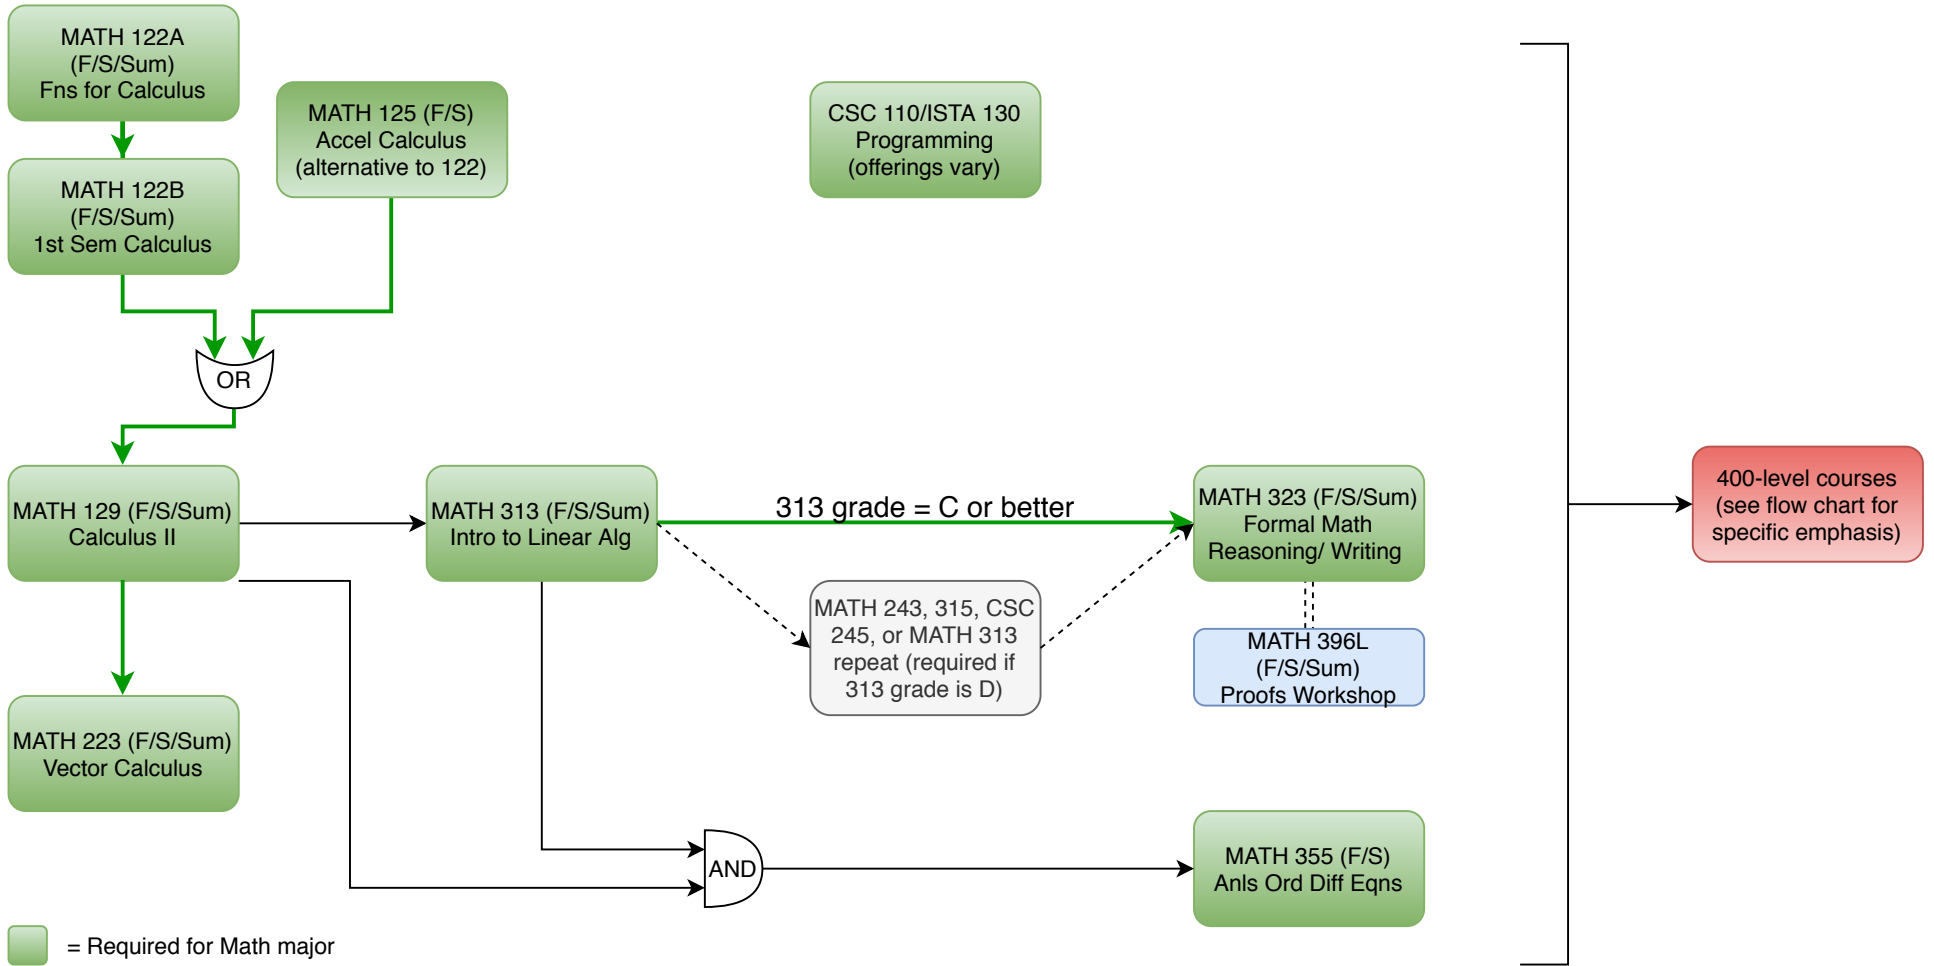

Math Major Core Prerequisite Flow Chart

- = Required for Math major
- = Required if a D is earned in MATH 313, as preparation for 323
- = Required to be taken concurrently with MATH 323 if a C or lower was earned in 313
- = C or better required in prerequisite