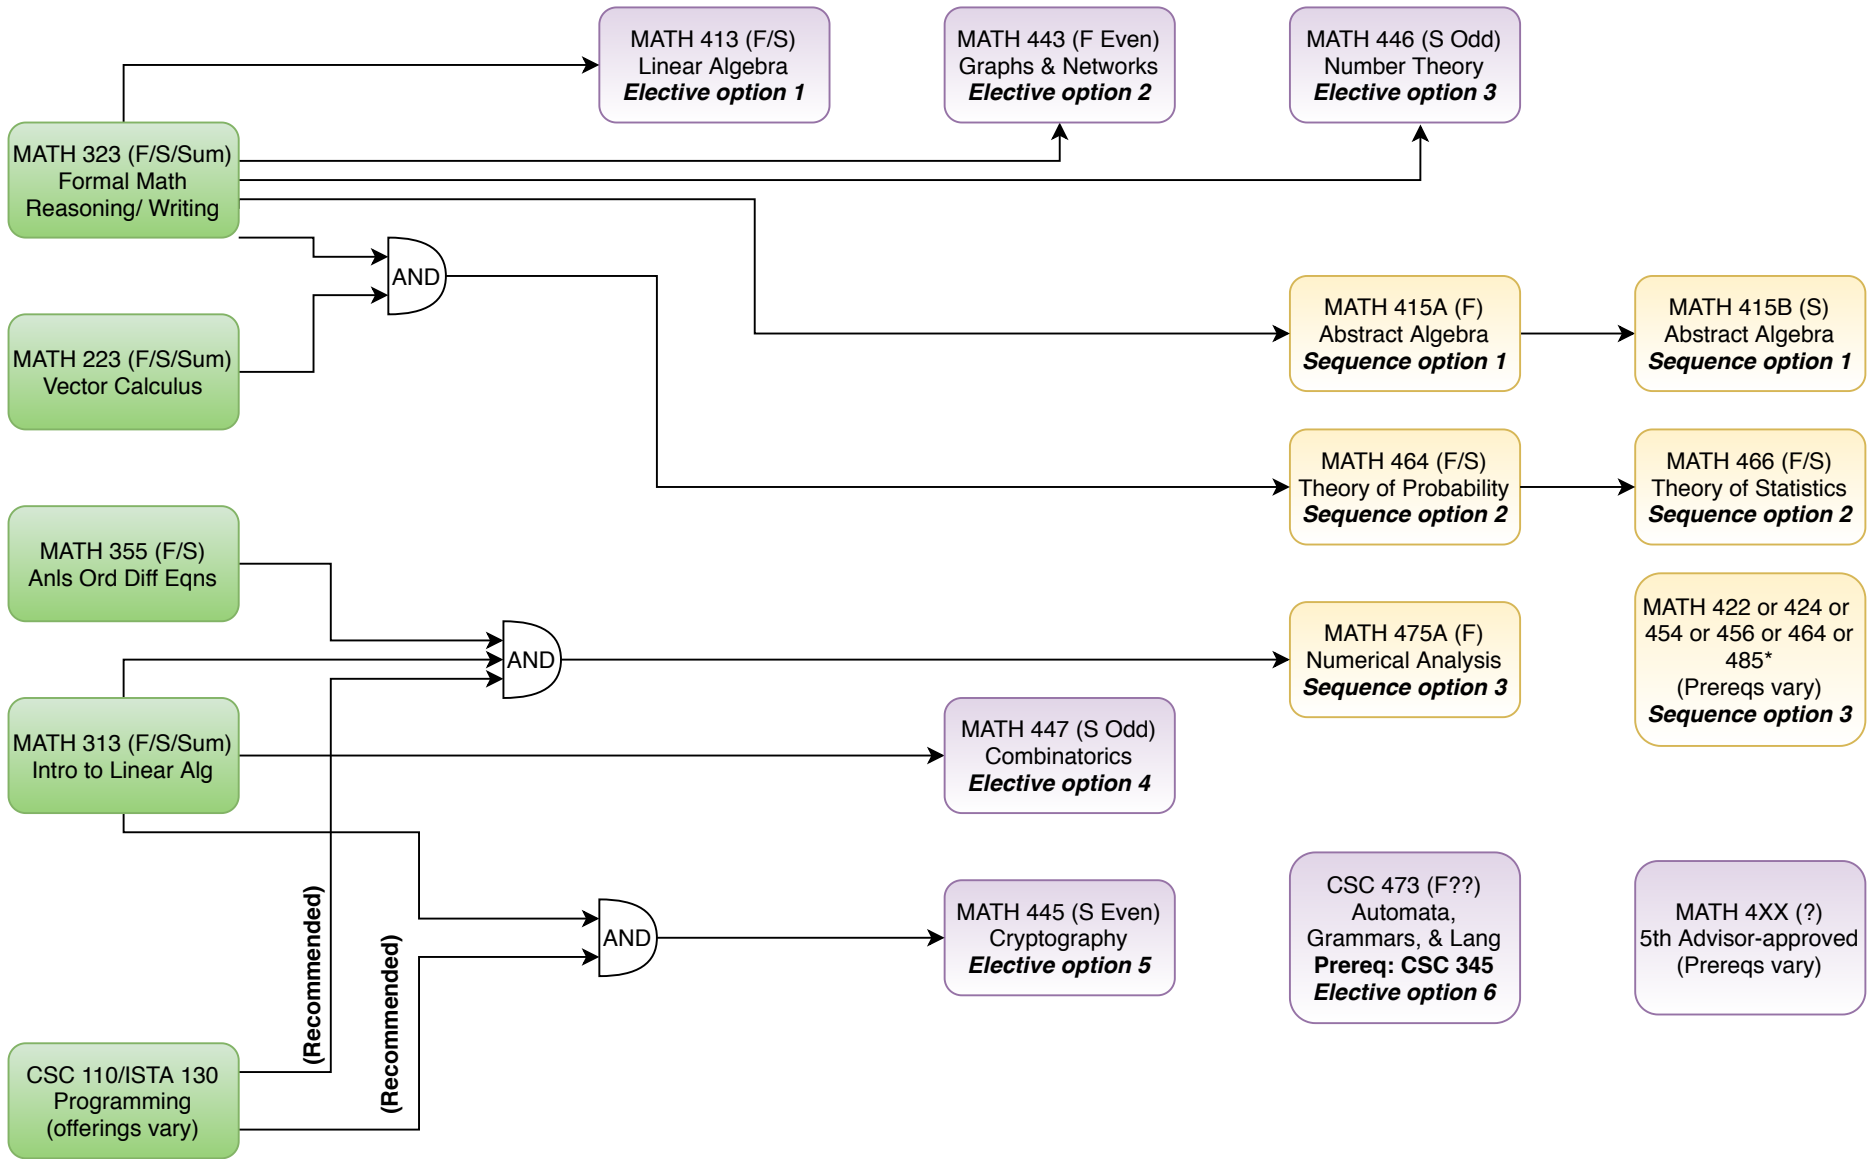

Computer Science Emphasis Prerequisite Flow Chart

= Required for Math major

= Electives - several options are available to fulfill requirement

= Sequences - several options are available to fulfill requirement