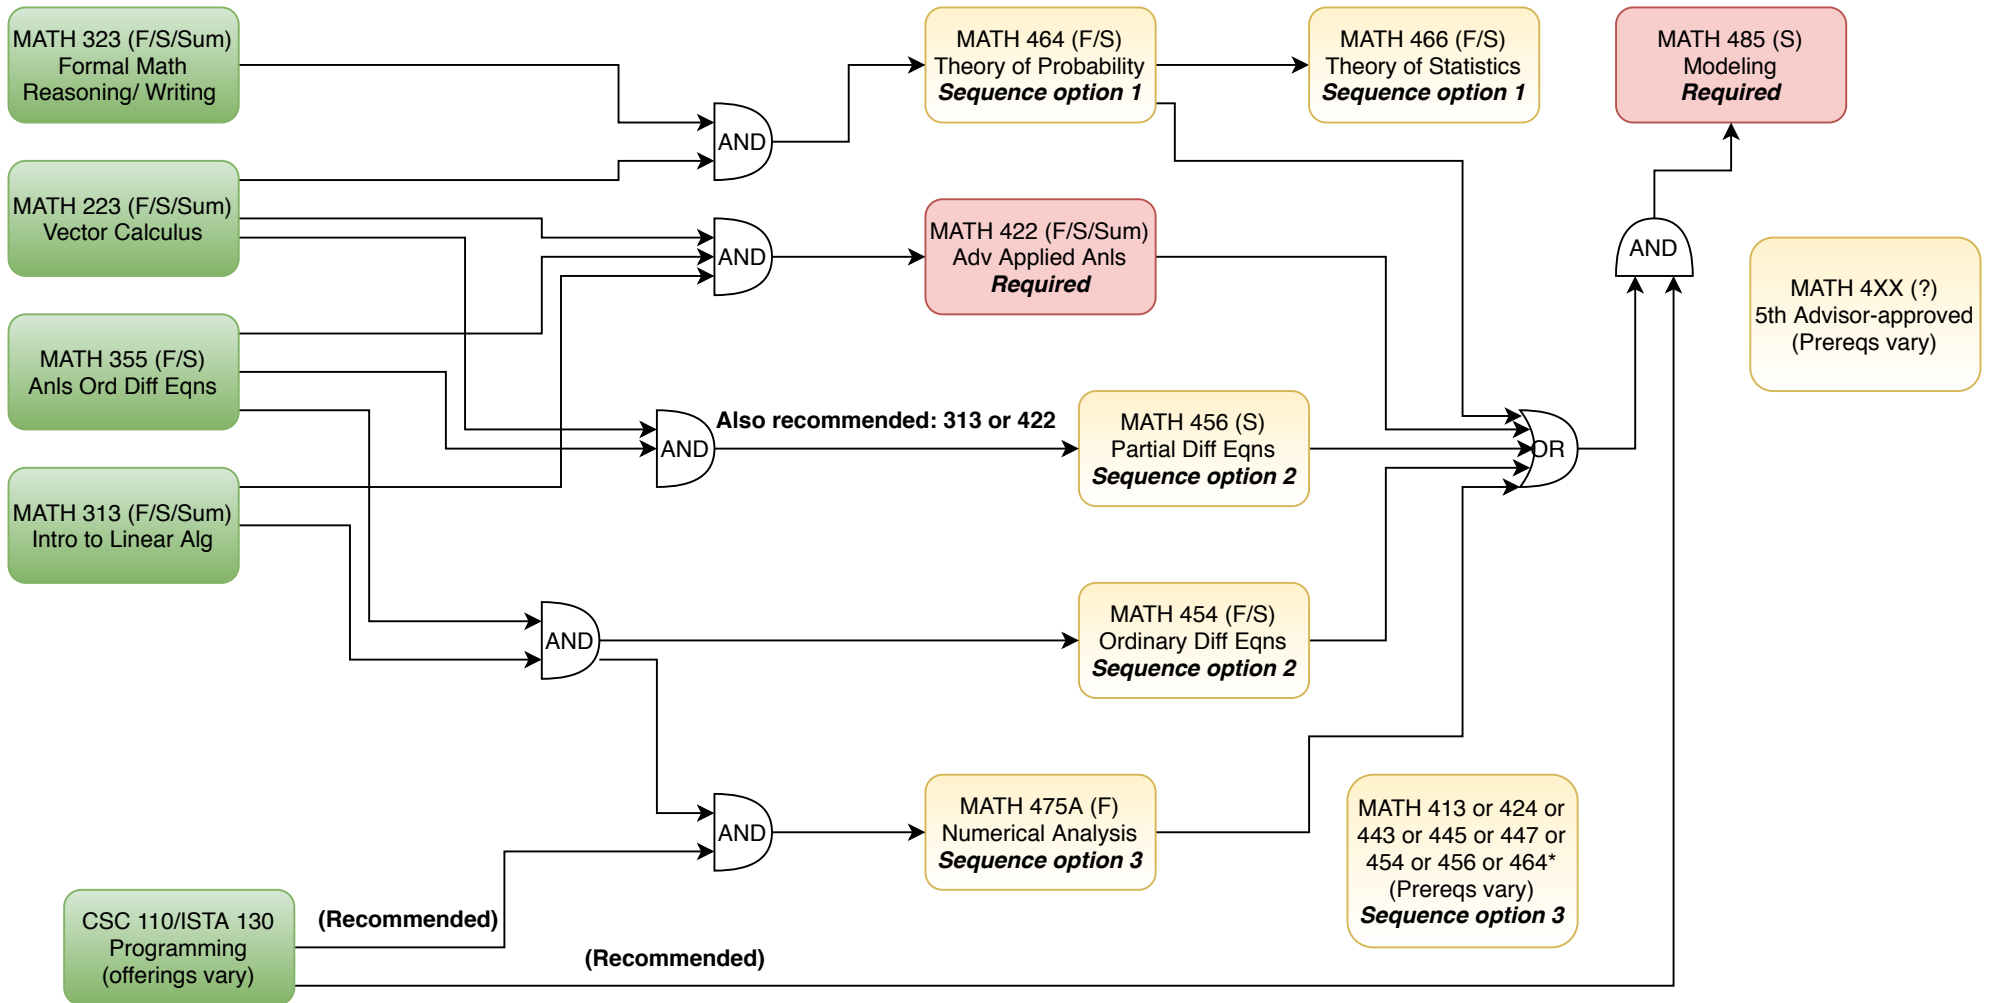

Applied Emphasis Prerequisite Flow Chart

* = 475B is discontinued. Students in the Applied emphasis may choose one of these courses in addition to 475A for their "sequence".

- = Required for Math major
- = Required for this emphasis
- = Several options are available to fulfill requirement