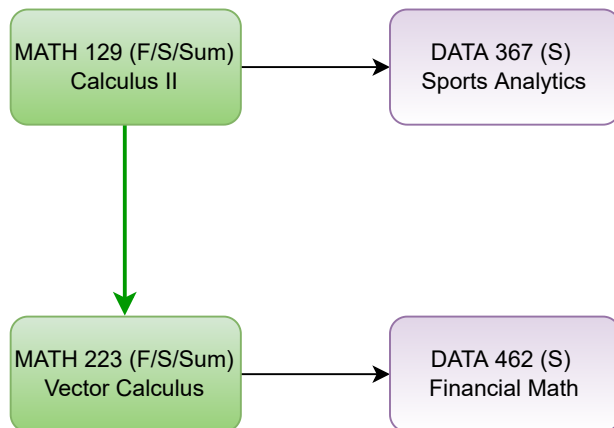

Statistics & Data Science elective Prerequisite Flow Chart

DATA 396T/496T
Special Topics
prerequisites will vary
(offered occasionally
based on course
proposals)

See other flow chart for core course prerequisites

DATA 498H
Honors Thesis
(requires membership
in Honors College;
prospectus approval)

→ = C or better required in prerequisite

■ = Required for either SDS or Math major

■ = Required for SDS major

■ = Several options available to fulfill requirement