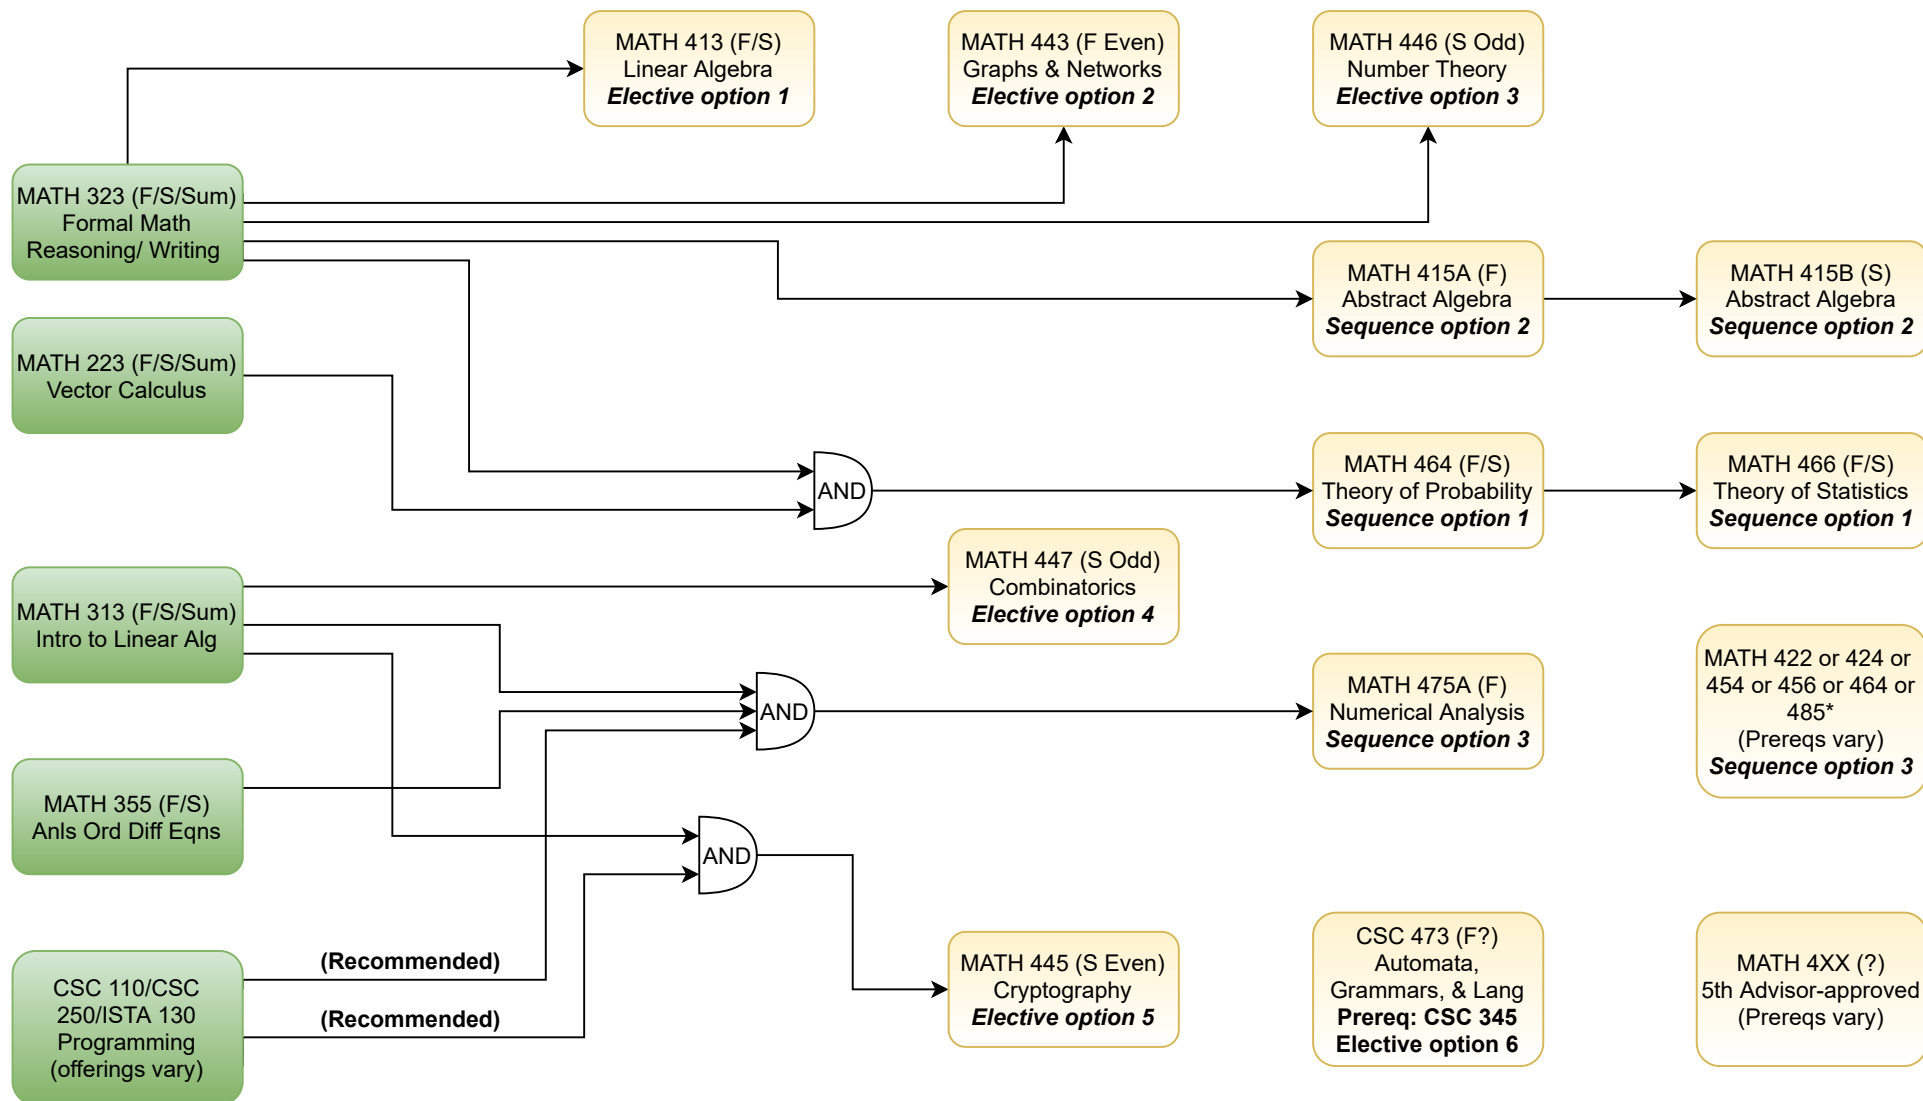

Computer Science Emphasis Prerequisite Flow Chart

* = 475B is discontinued. Students in the Applied emphasis may choose one of these courses in addition to 475A for their "sequence".